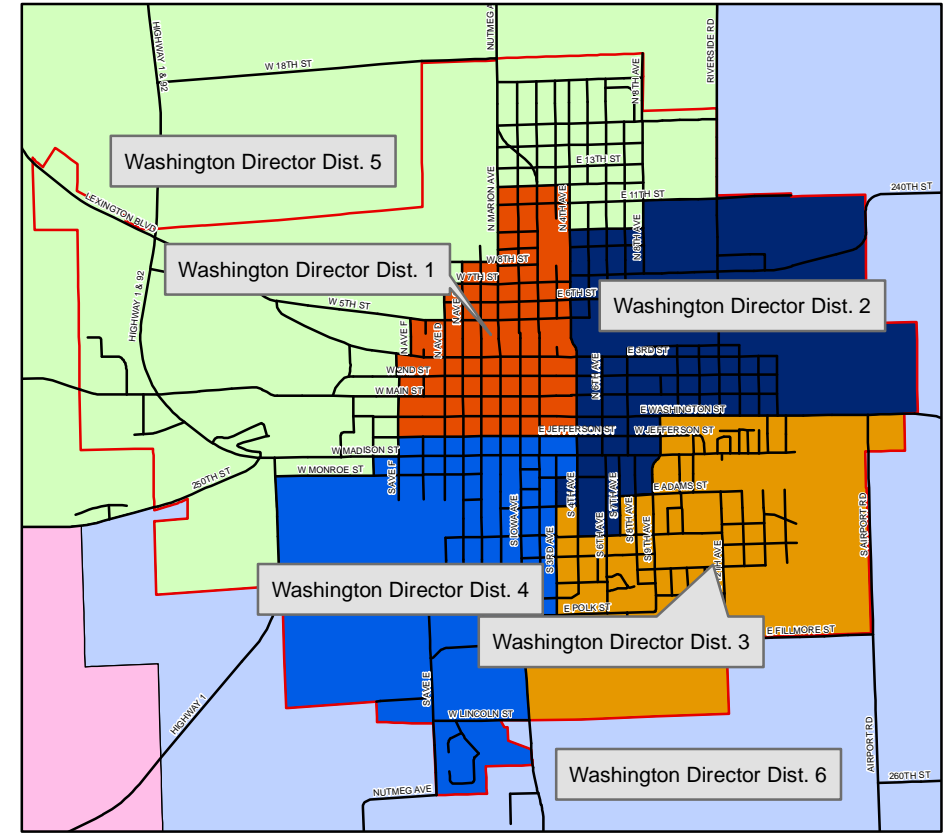

Washington School District Director Districts

Legend	
School_Director_Districts	
Name	
Highland School Dist.	Washington Director Dist. 1
Fairfield School Dist.	Washington Director Dist. 2
Keota School Dist.	Washington Director Dist. 3
Pekin School Dist.	Washington Director Dist. 4
WACO School Dist.	Washington Director Dist. 5
Winfield-Mt Union School Dist.	Washington Director Dist. 6
Mid-Prairie School Dist.	Washington Director Dist. 7

Created by Washington county GIS 08-01-2008
 Copyright © 2008 by Washington County, Iowa

Disclaimer:
 The GIS products have been developed for internal use by Washington County. Reasonable efforts have been made to use the most accurate data available, However, the data and information are subject to change. Washington County does not guarantee or warrant the accuracy of this information, And assumes no liability for its use.