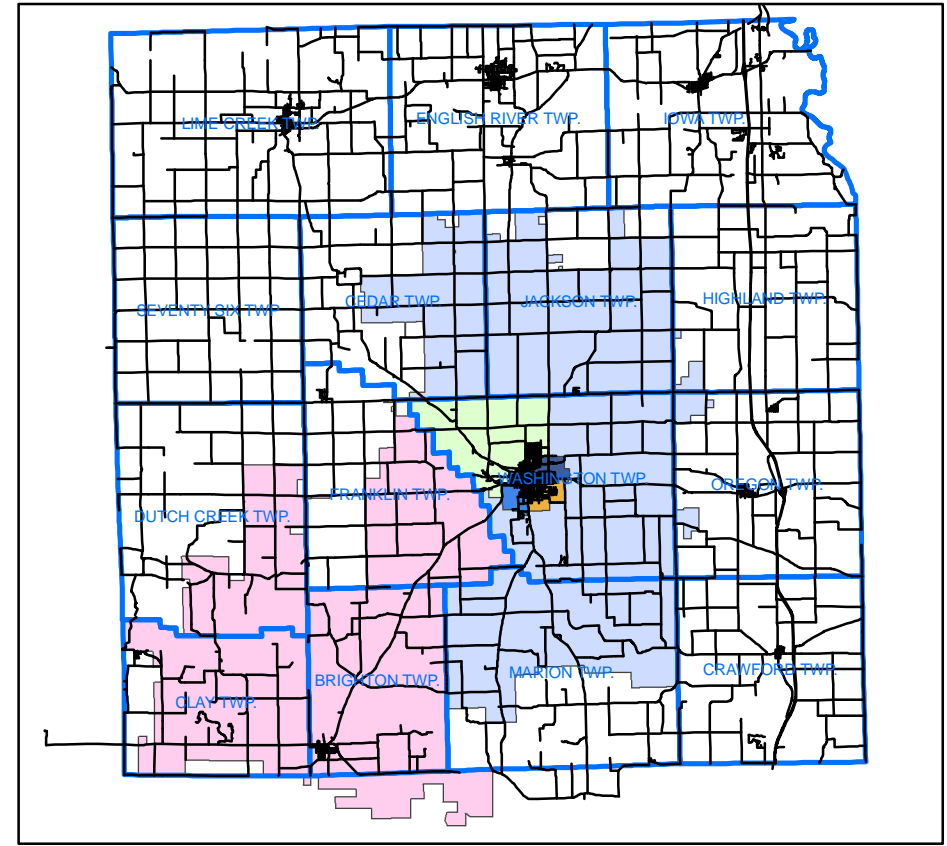

Washington School District Director Districts

Legend

School_Director_Districts

	Fairfield School Dist.		Washington Director Dist. 2
	Highland School Dist.		Washington Director Dist. 3
	Keota School Dist.		Washington Director Dist. 4
	Mid-Prairie School Dist.		Washington Director Dist. 5
	Pekin School Dist.		Washington Director Dist. 6
	WACO School Dist.		Washington Director Dist. 7
	Winfield-Mt Union School Dist.		Washington Director Dist. 1

Created by Washington county GIS 08-01-2008
 Copyright © 2008 by Washington County, Iowa

Disclaimer:
 The GIS products have been developed for internal use by Washington County. Reasonable efforts have been made to use the most accurate data available, However, the data and information are subject to change. Washington County does not guarantee or warrant the accuracy of this information, And assumes no liability for its use.