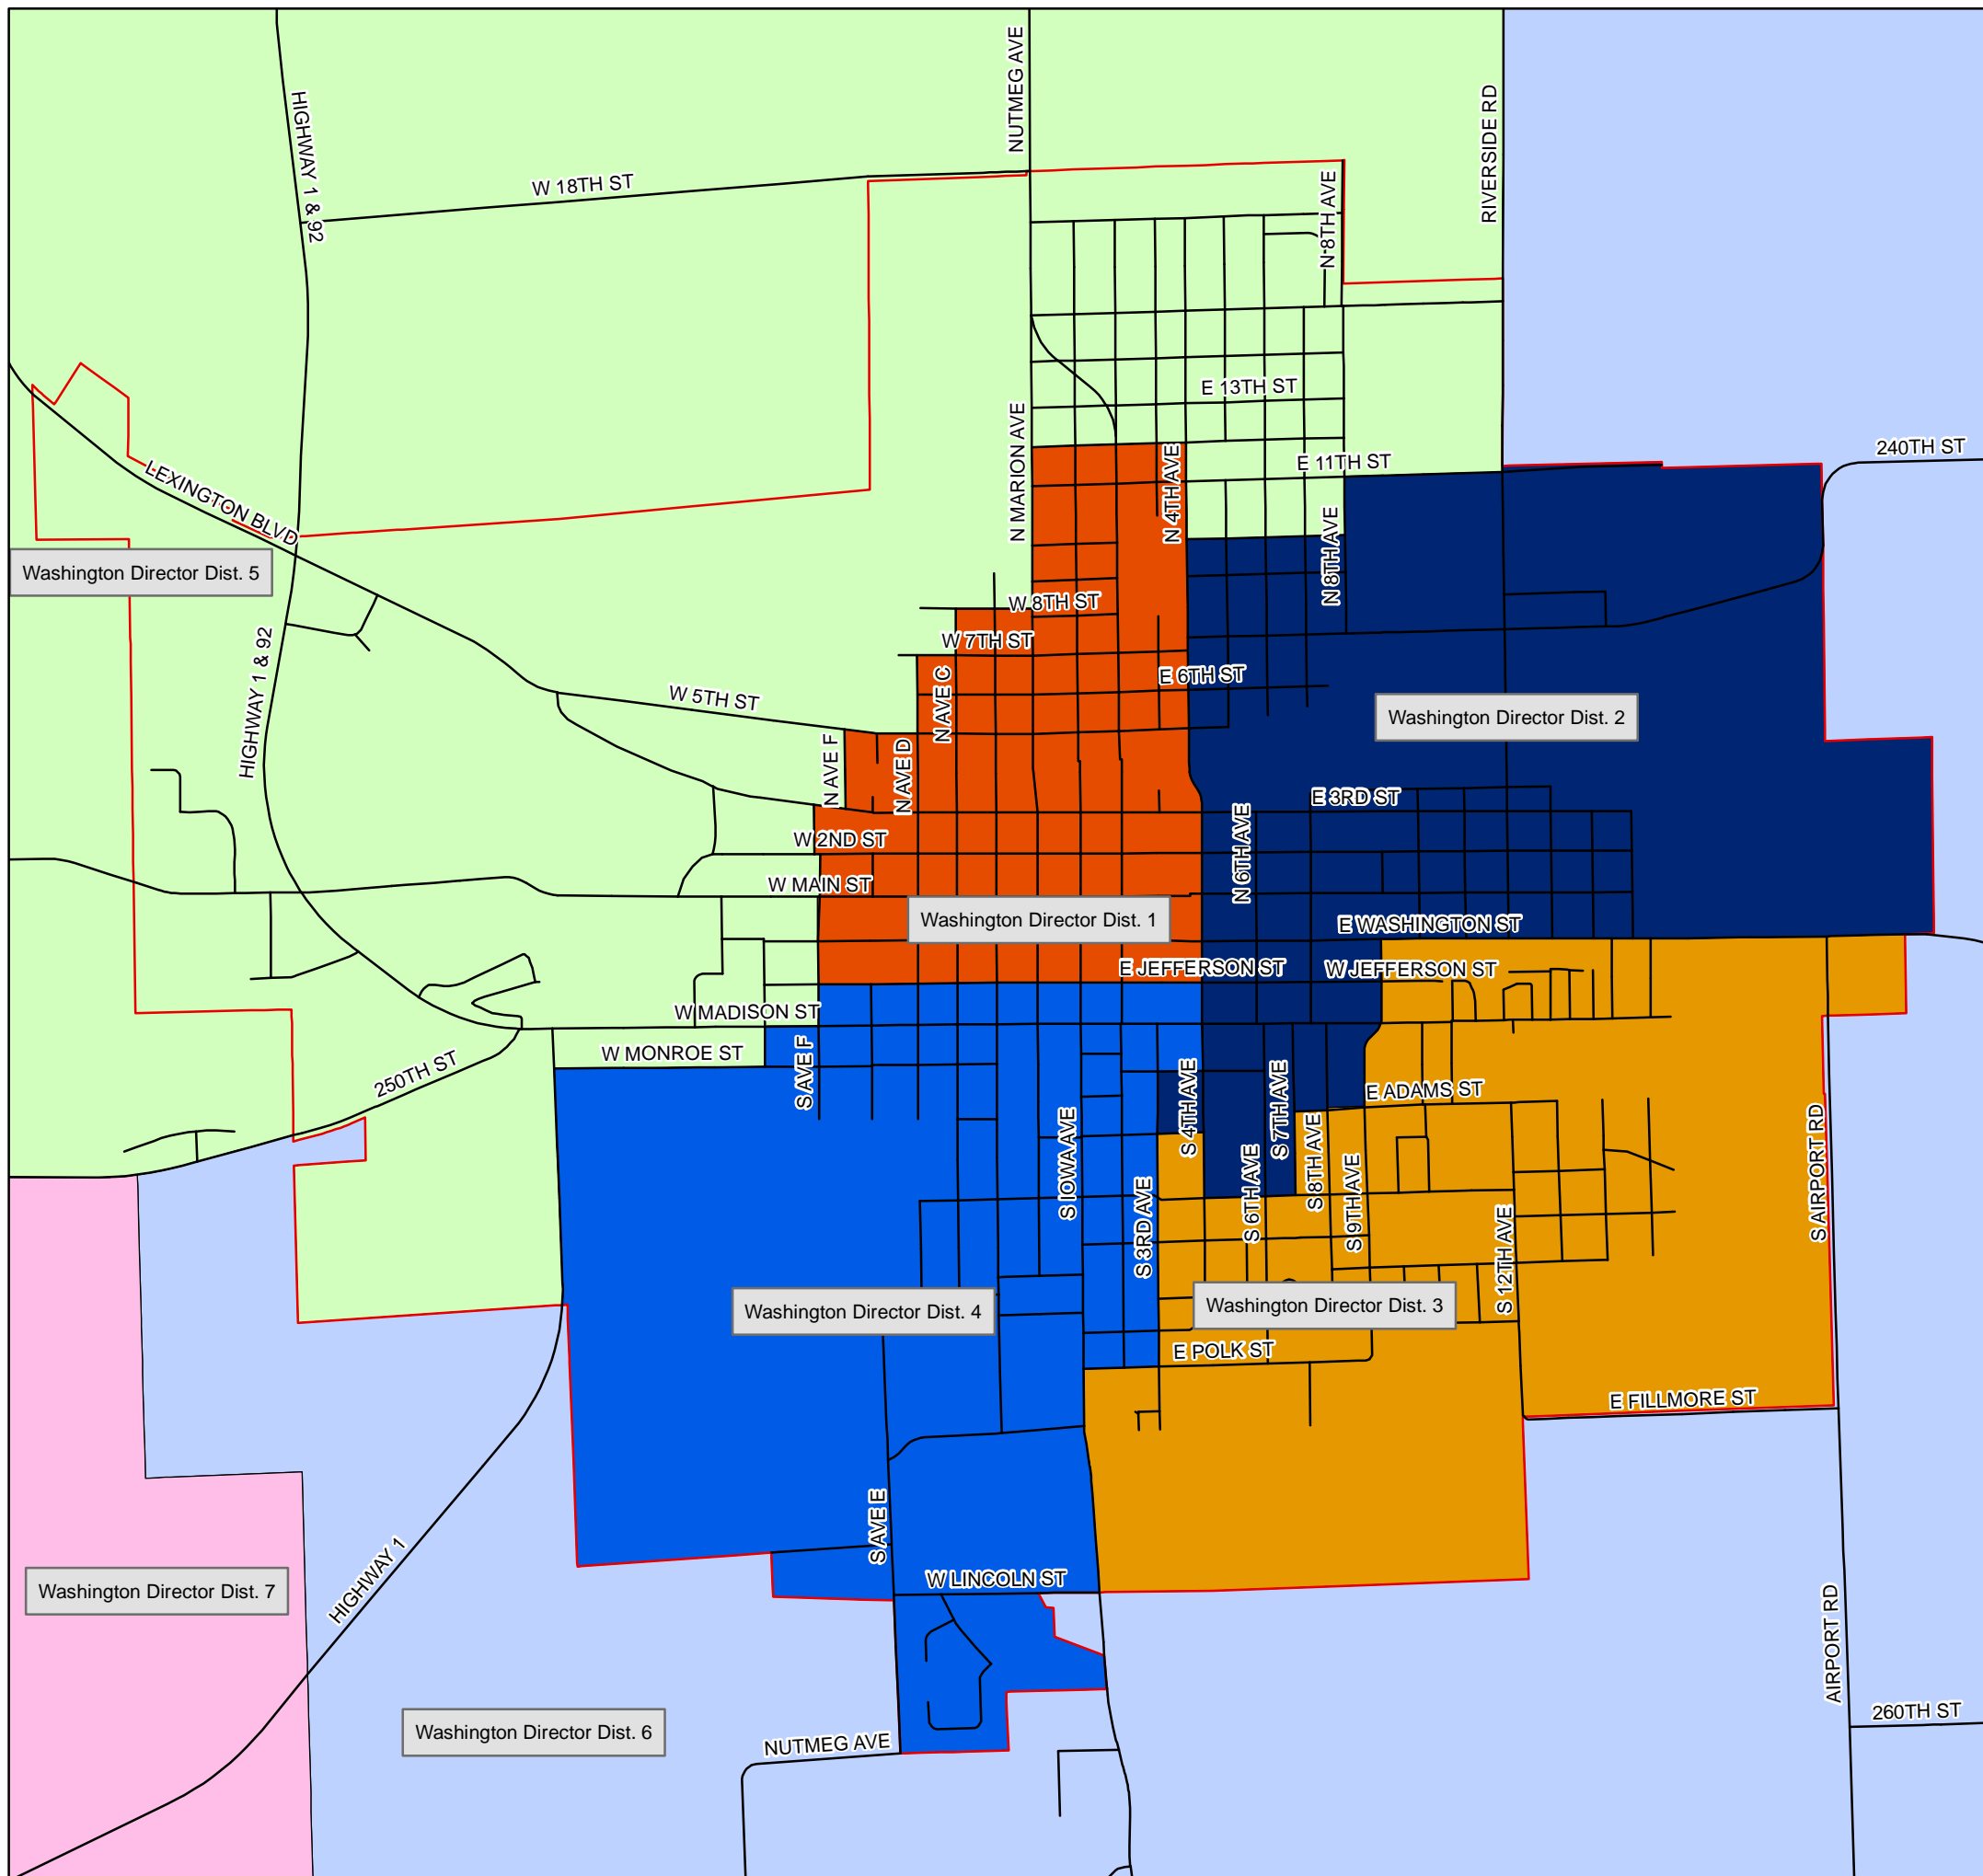

Washington School District Director Districts

Legend

School_Director_Districts

	Fairfield School Dist.		Washington Director Dist. 2
	Highland School Dist.		Washington Director Dist. 3
	Keota School Dist.		Washington Director Dist. 4
	Mid-Prairie School Dist.		Washington Director Dist. 5
	Pekin School Dist.		Washington Director Dist. 6
	WACO School Dist.		Washington Director Dist. 7
	Winfield-Mt Union School Dist.		Washington Director Dist. 1

Created by Washington county GIS 08-01-2008
 Copyright © 2008 by Washington County, Iowa

Disclaimer:
 The GIS products have been developed for internal use by Washington County. Reasonable efforts have been made to use the most accurate data available, However, the data and information are subject to change. Washington County does not guarantee or warrant the accuracy of this information, And assumes no liability for its use.