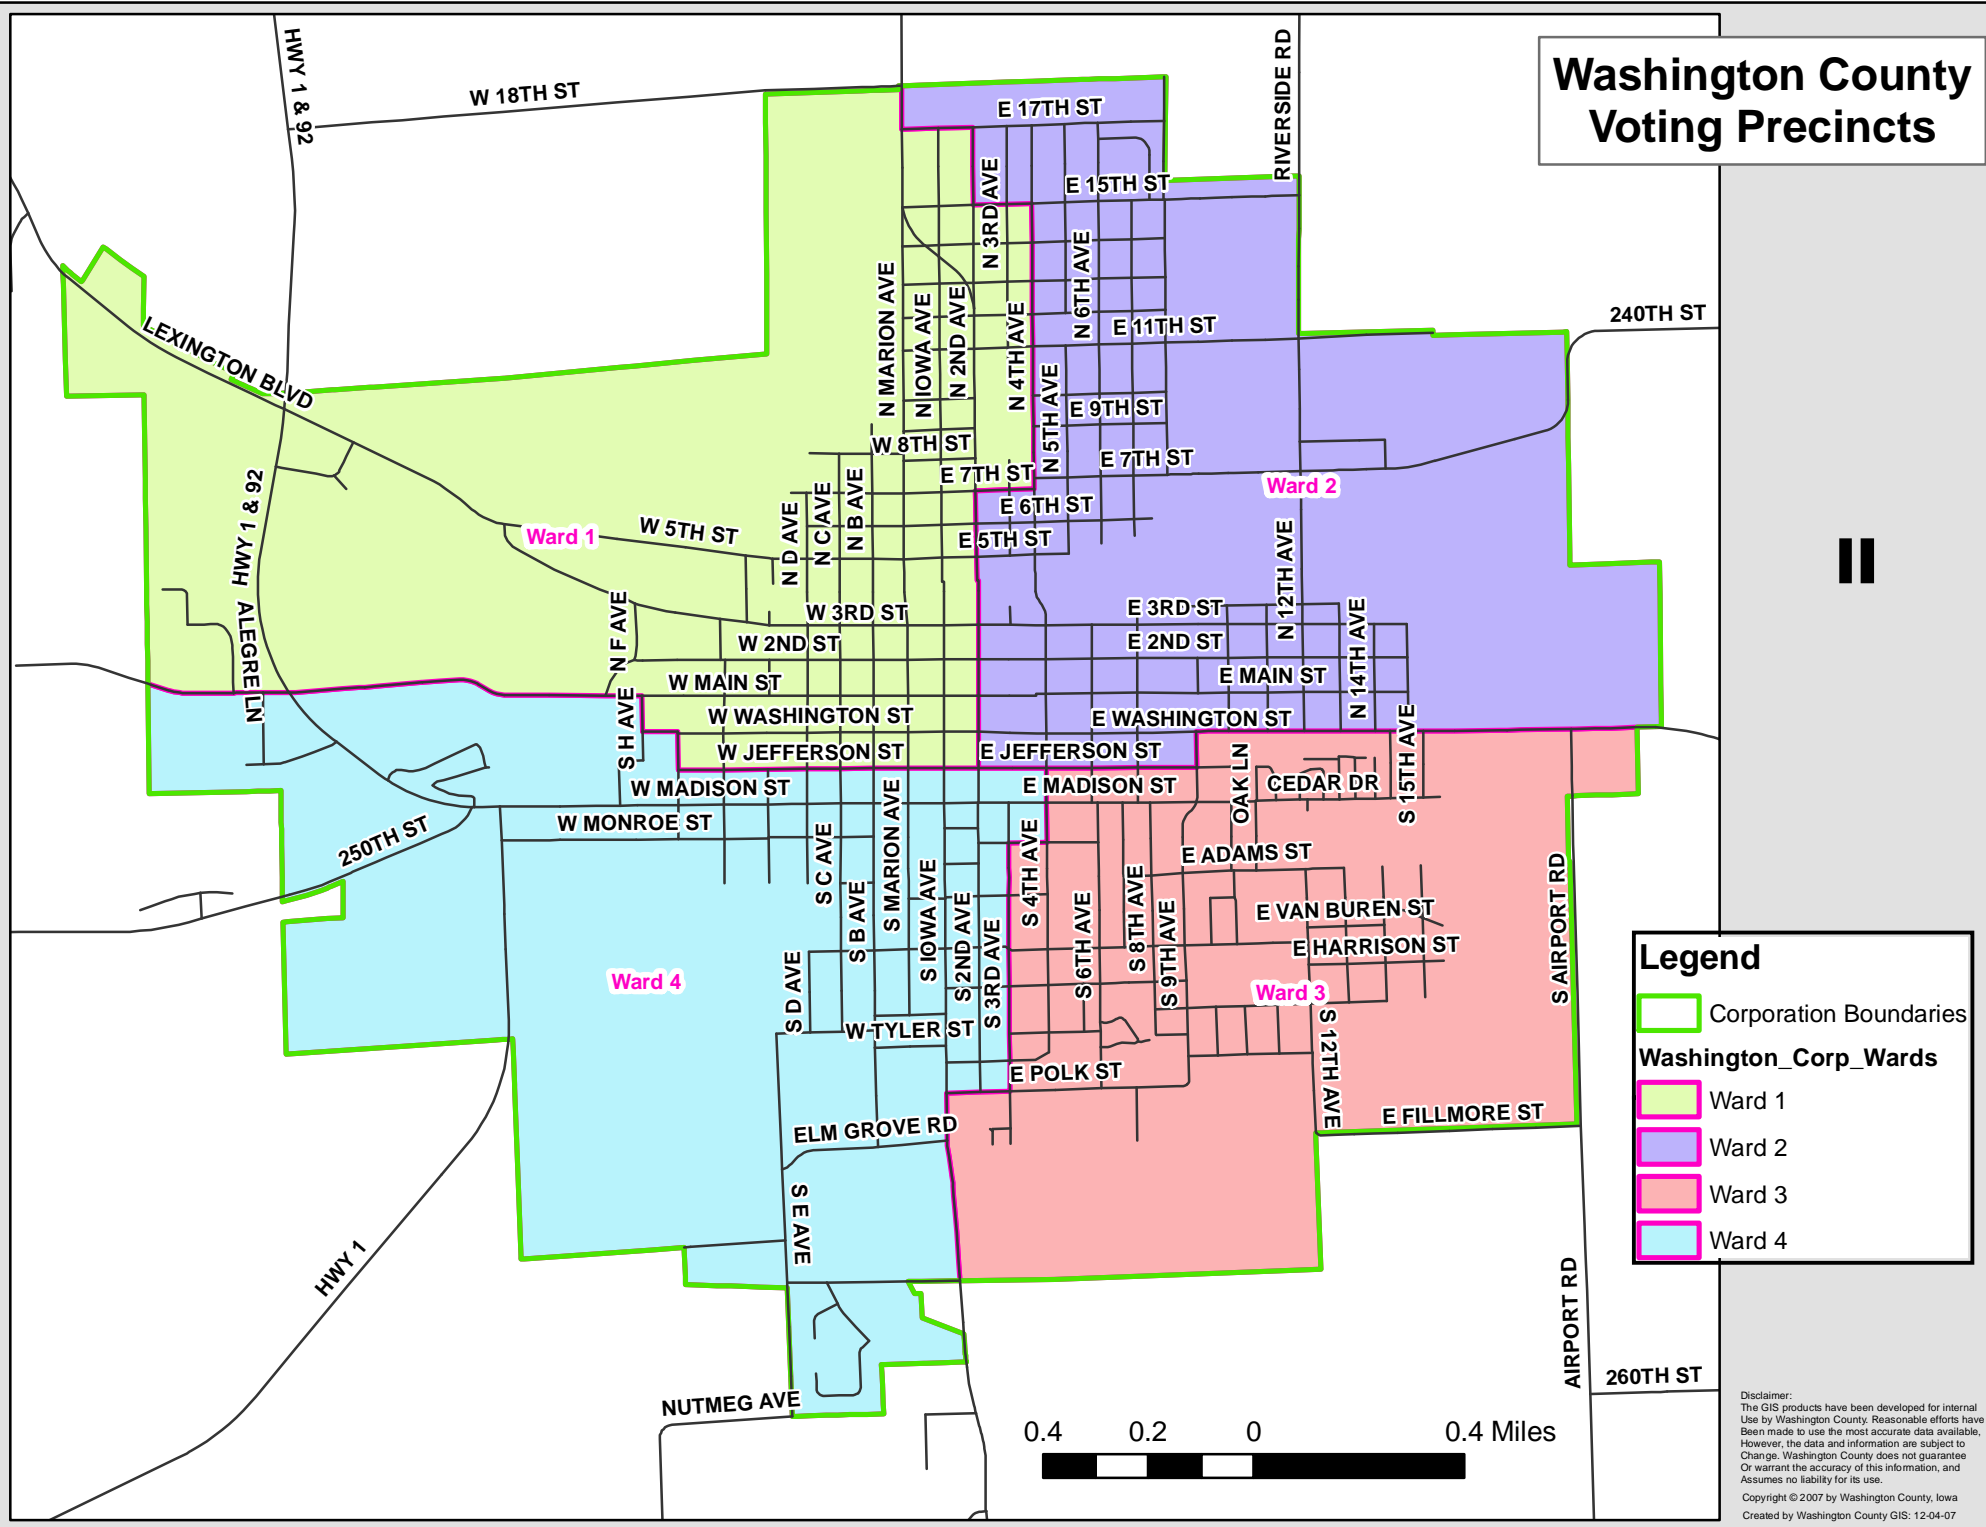

Washington County Voting Precincts

Legend

- Corporation Boundaries
- Washington_Corp_Wards
  - Ward 1
  - Ward 2
  - Ward 3
  - Ward 4