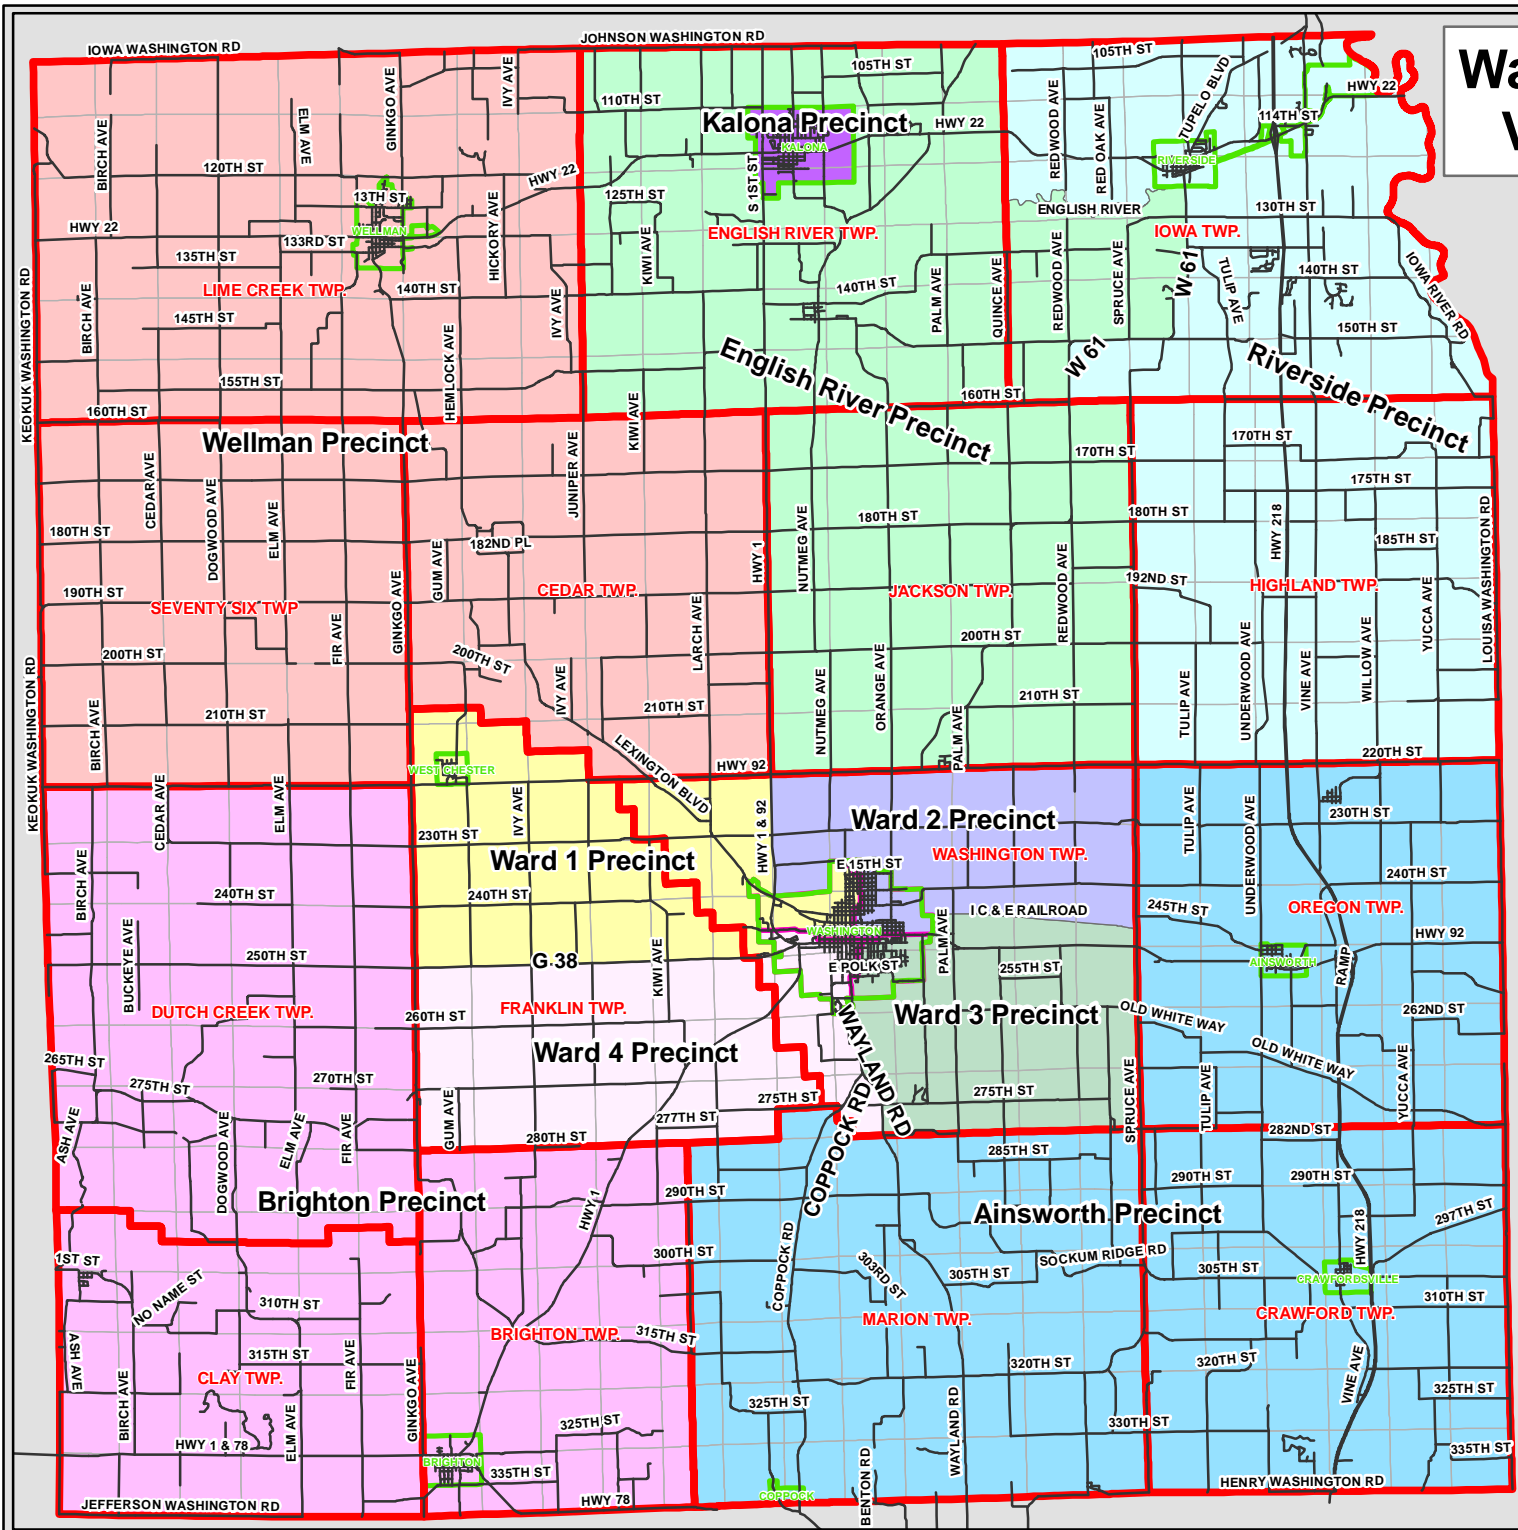

Washington County Voting Precincts

Legend

- Political Townships
- Corporation Boundaries
- voting wards
- Section Boundaries

Voting Precincts 2007

- Ainsworth Precinct
- Brighton Precinct
- English River Precinct
- Kalona Precinct
- Riverside Precinct
- Ward 1 Precinct
- Ward 2 Precinct
- Ward 3 Precinct
- Ward 4 Precinct
- Wellman Precinct

Disclaimer:
The GIS products have been developed for internal Use by Washington County. Reasonable efforts have been made to use the most accurate data available. However, the data and information are subject to Change. Washington County does not guarantee Or warrant the accuracy of this information, and Assumes no liability for its use.

Copyright © 2007 by Washington County, Iowa
Created by Washington County GIS: 12-04-07