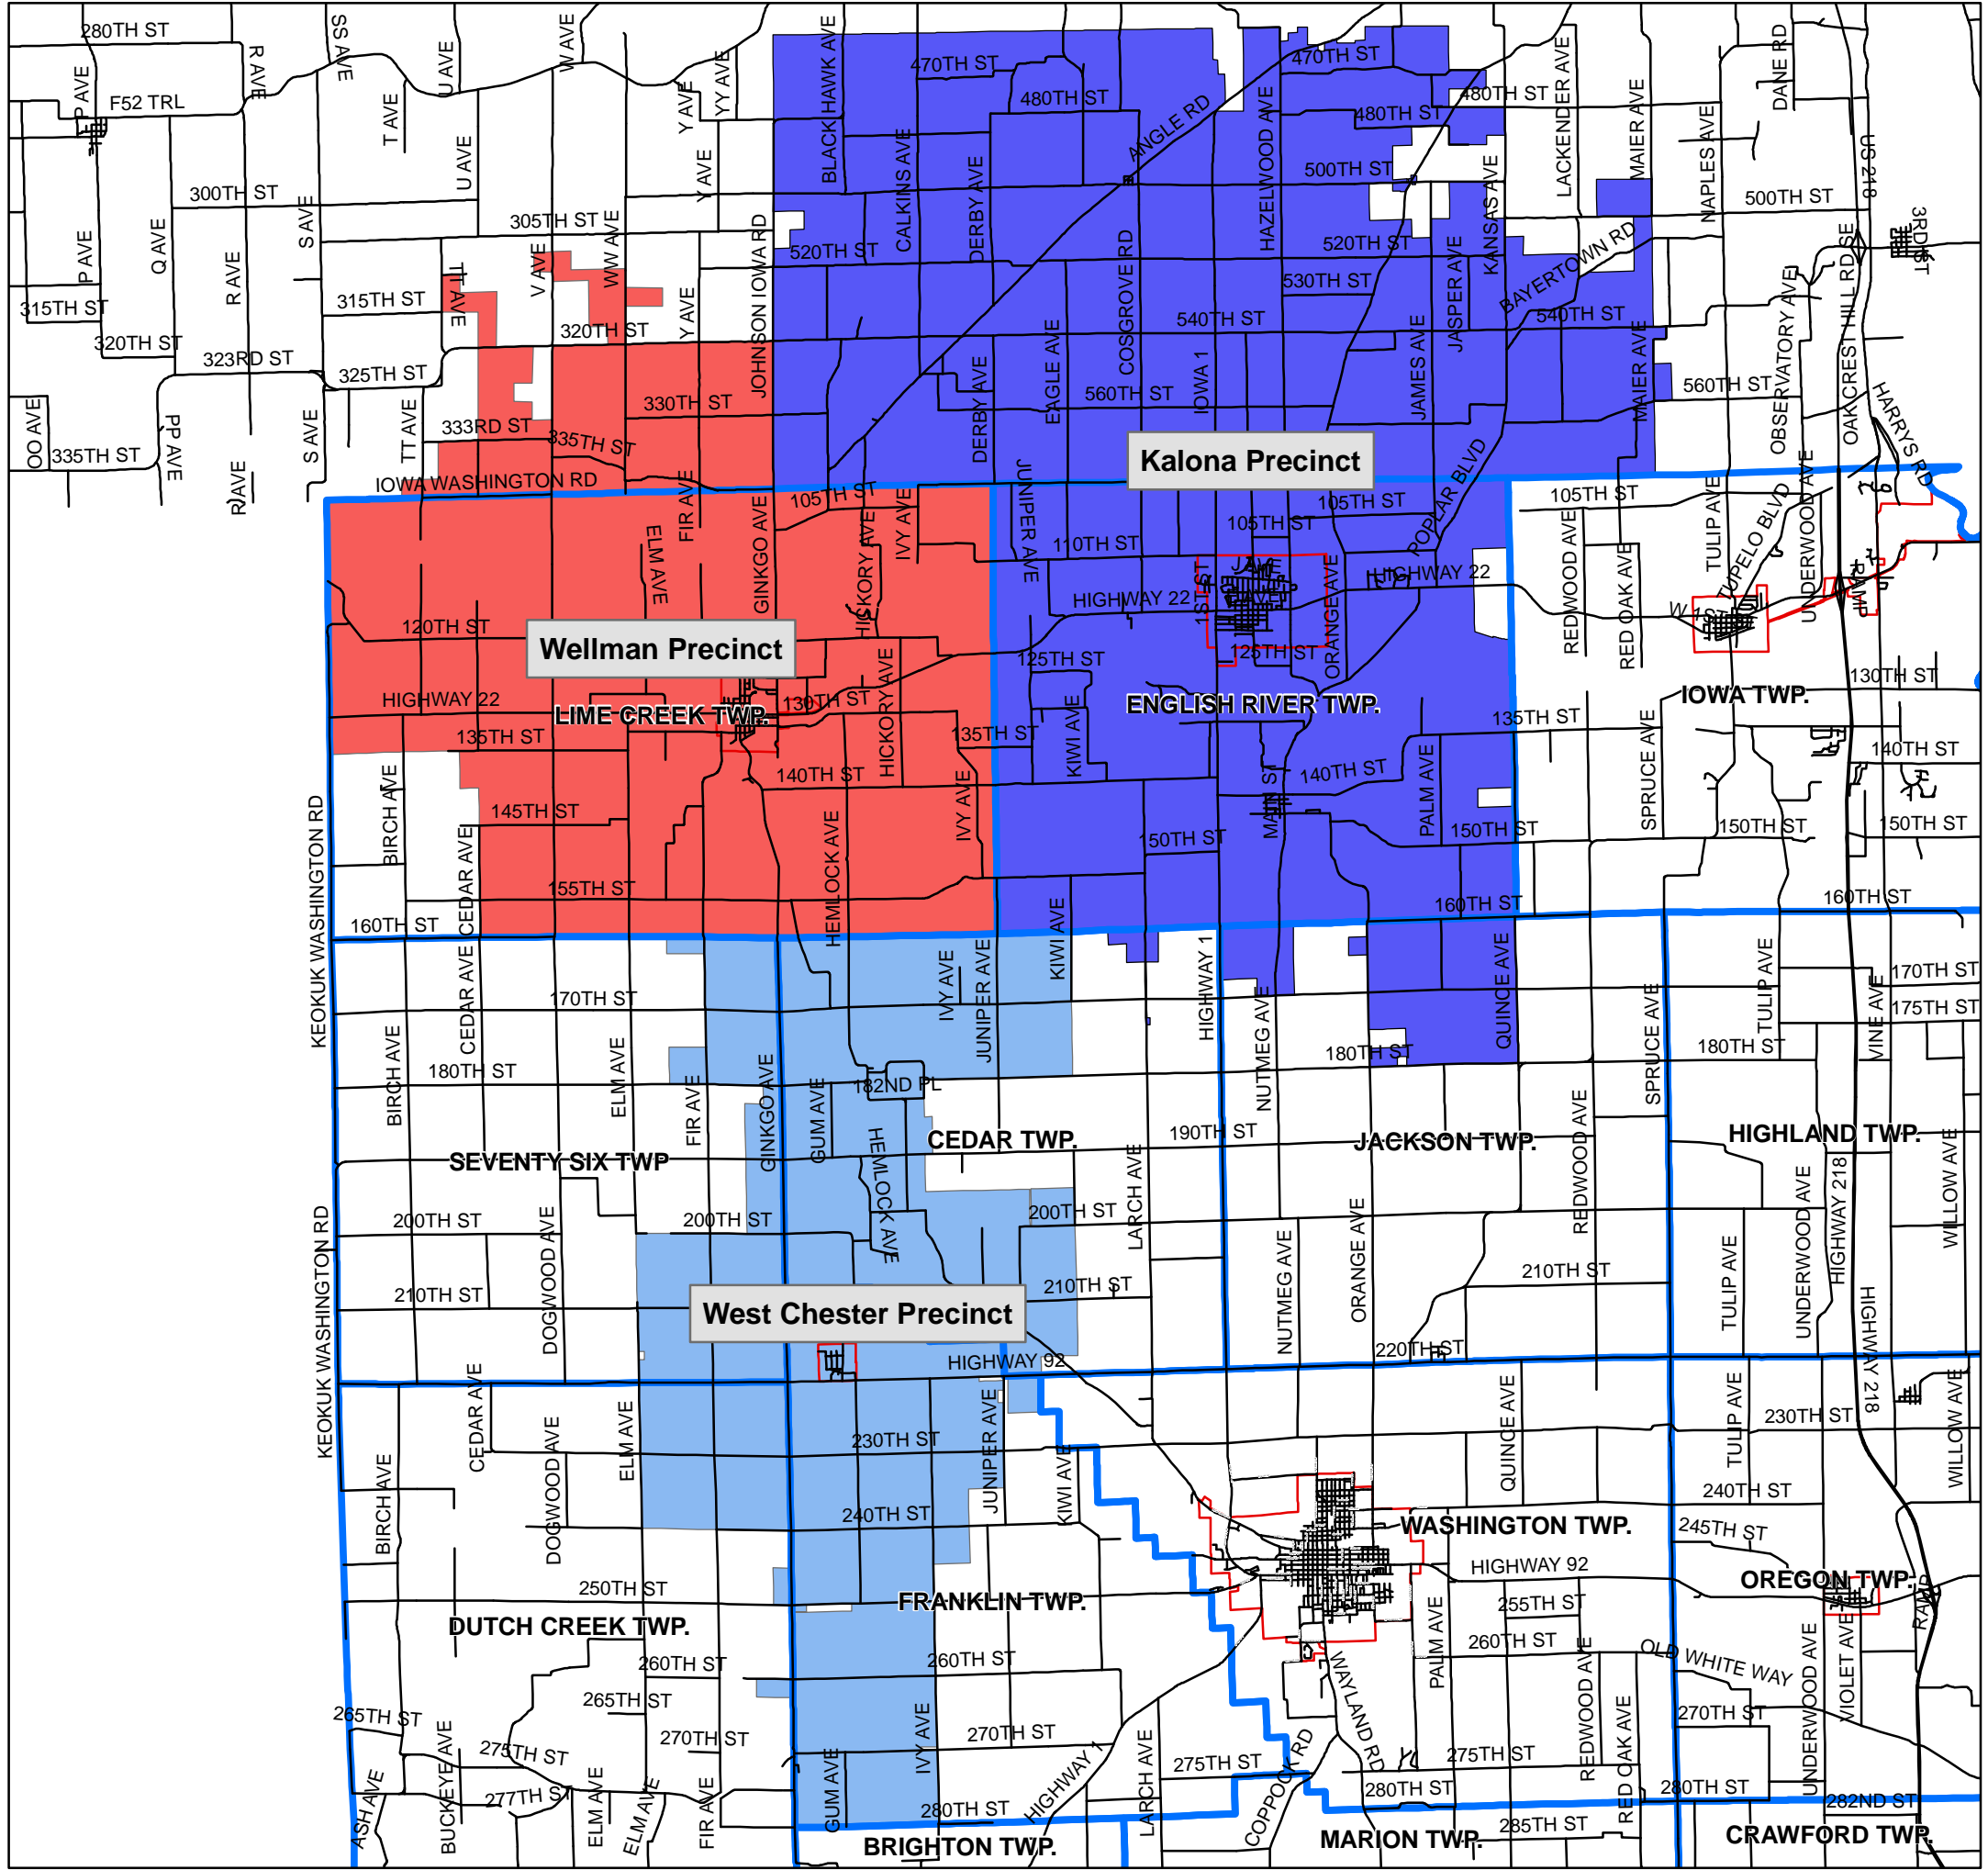

# Mid-Prairie School District Precincts

Created by Washington county GIS 08-01-2008

Copyright © 2008 by Washington County, Iowa

Disclaimer:  
 The GIS products have been developed for internal use by Washington County. Reasonable efforts have been made to use the most accurate data available, However, the data and information are subject to change. Washington County does not guarantee or warrant the accuracy of this information, And assumes no liability for its use.