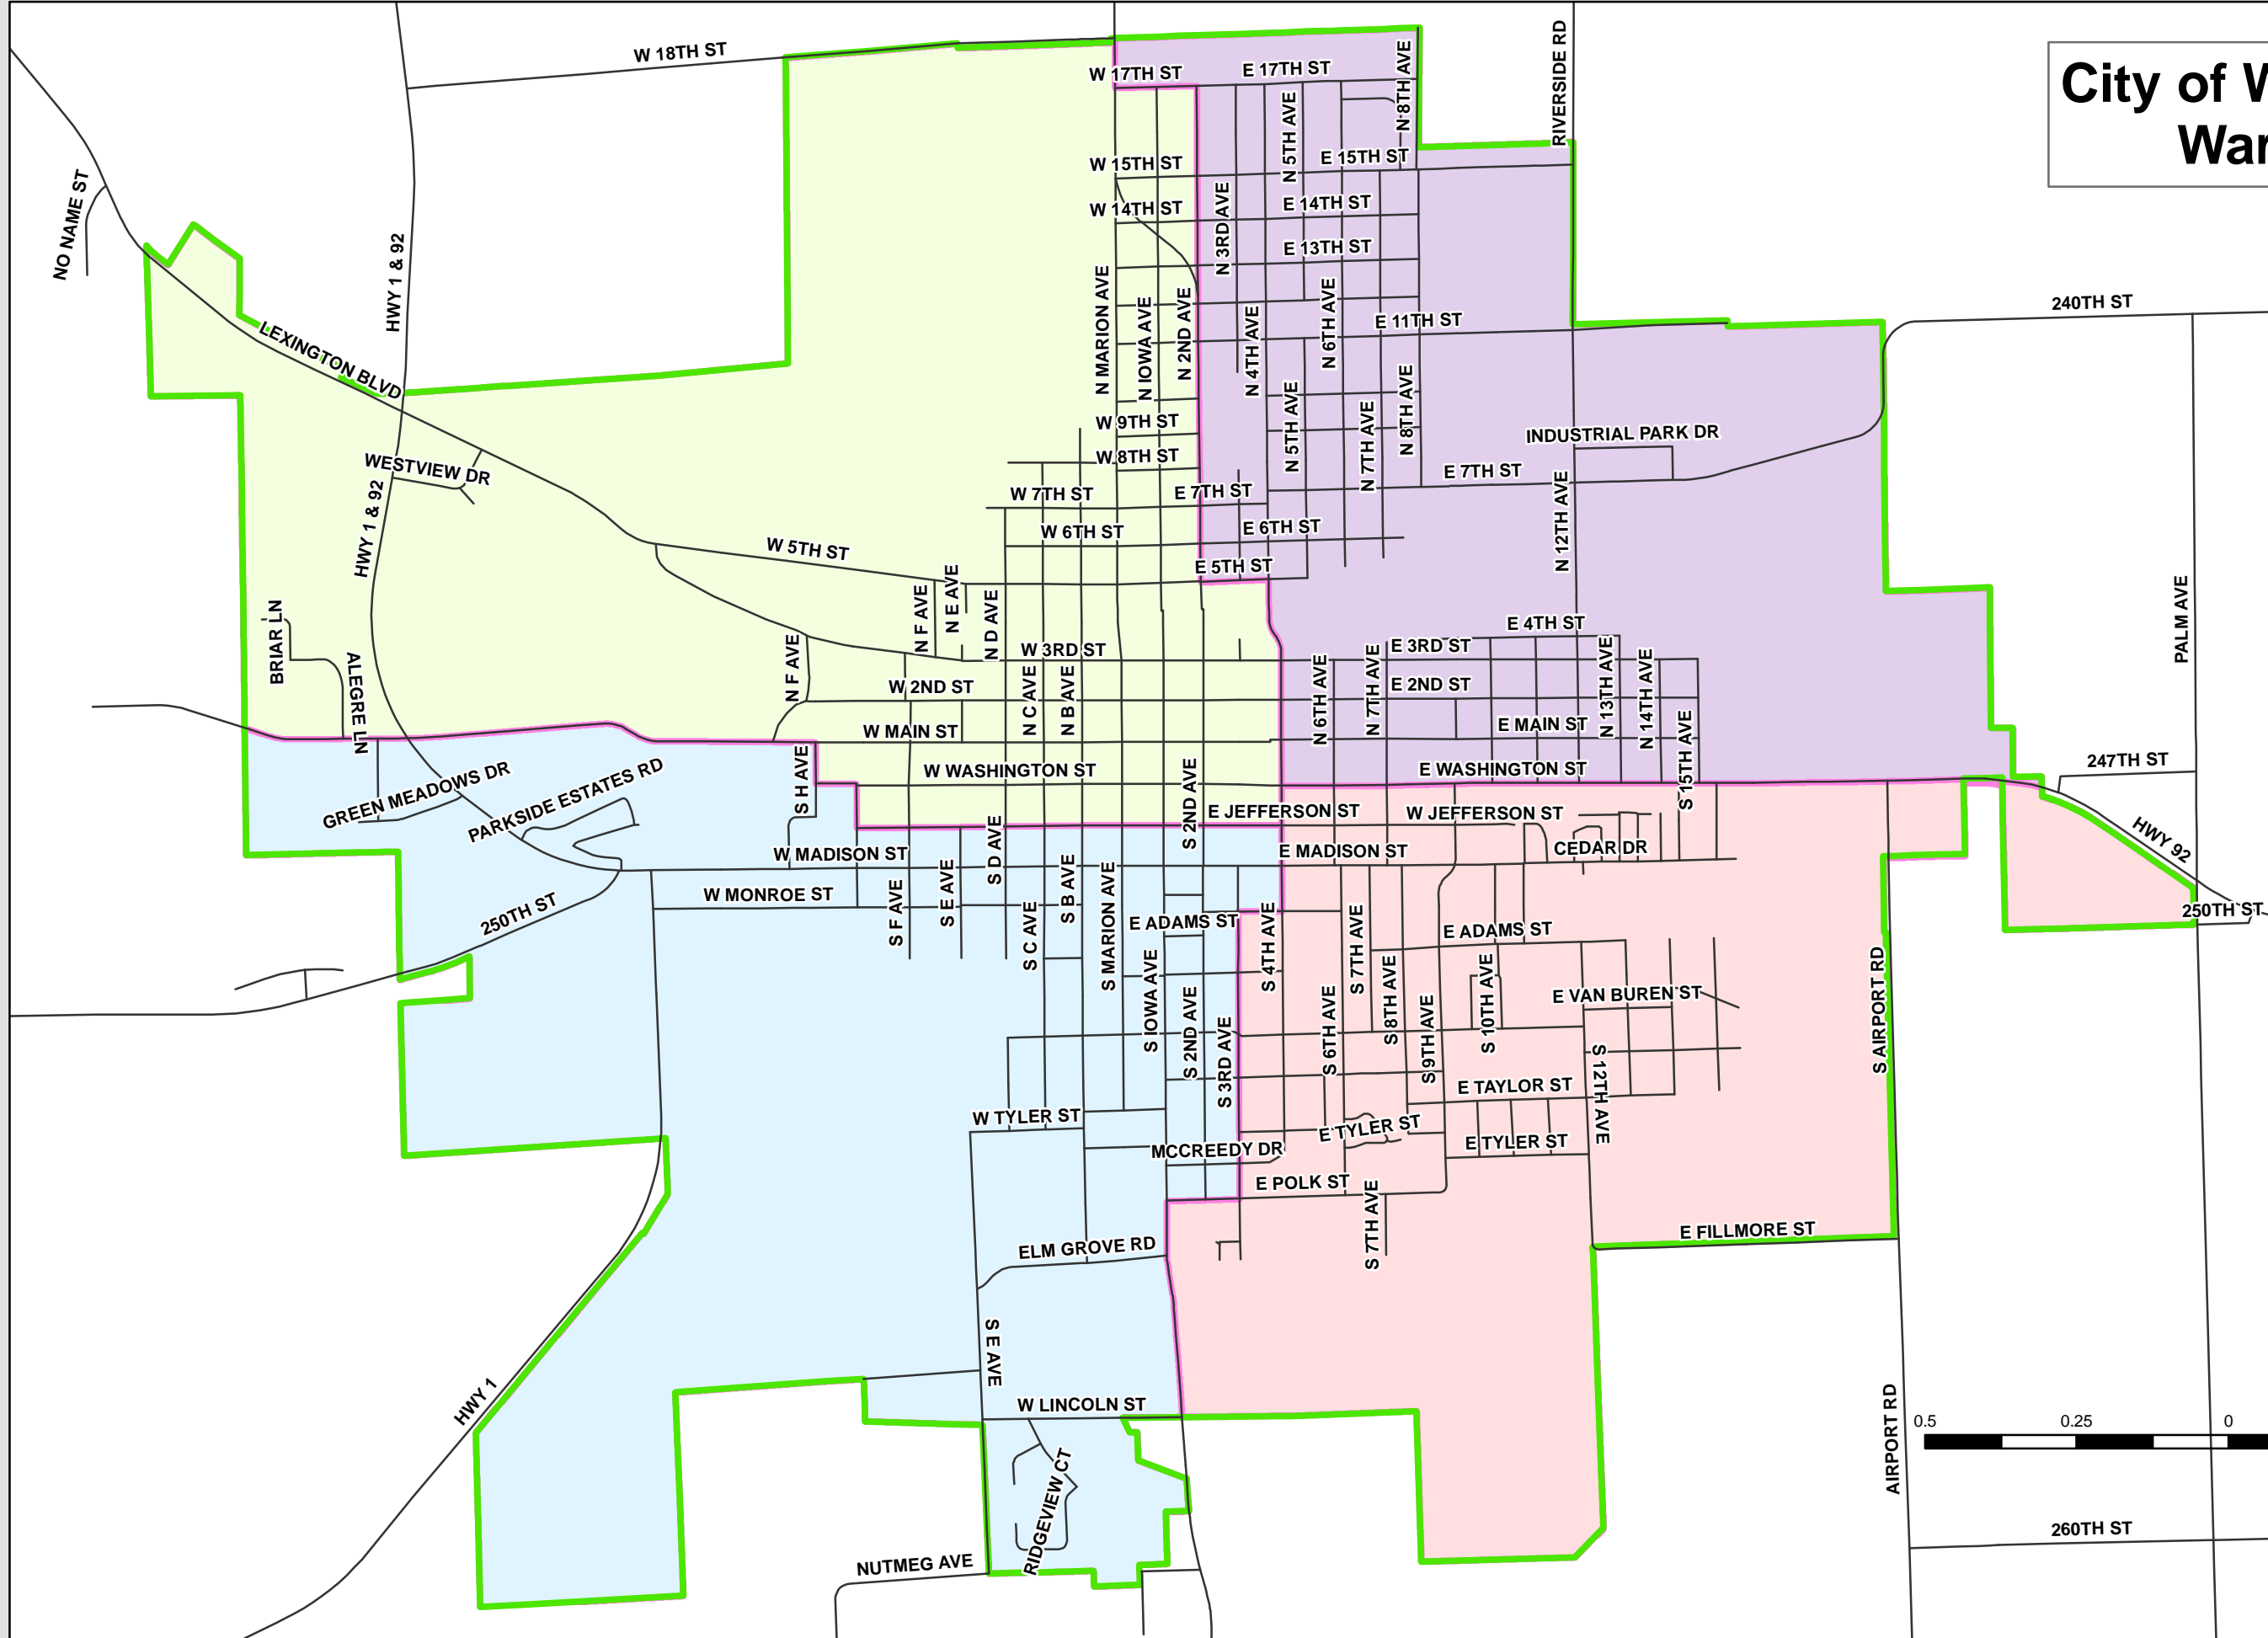

City of Washington Ward Map

effective 1/15/2012

Legend

- Corporation Boundaries
- **Washington_Corp_Wards**
- **Ward_Name**
- Ward 1
- Ward 2
- Ward 3
- Ward 4