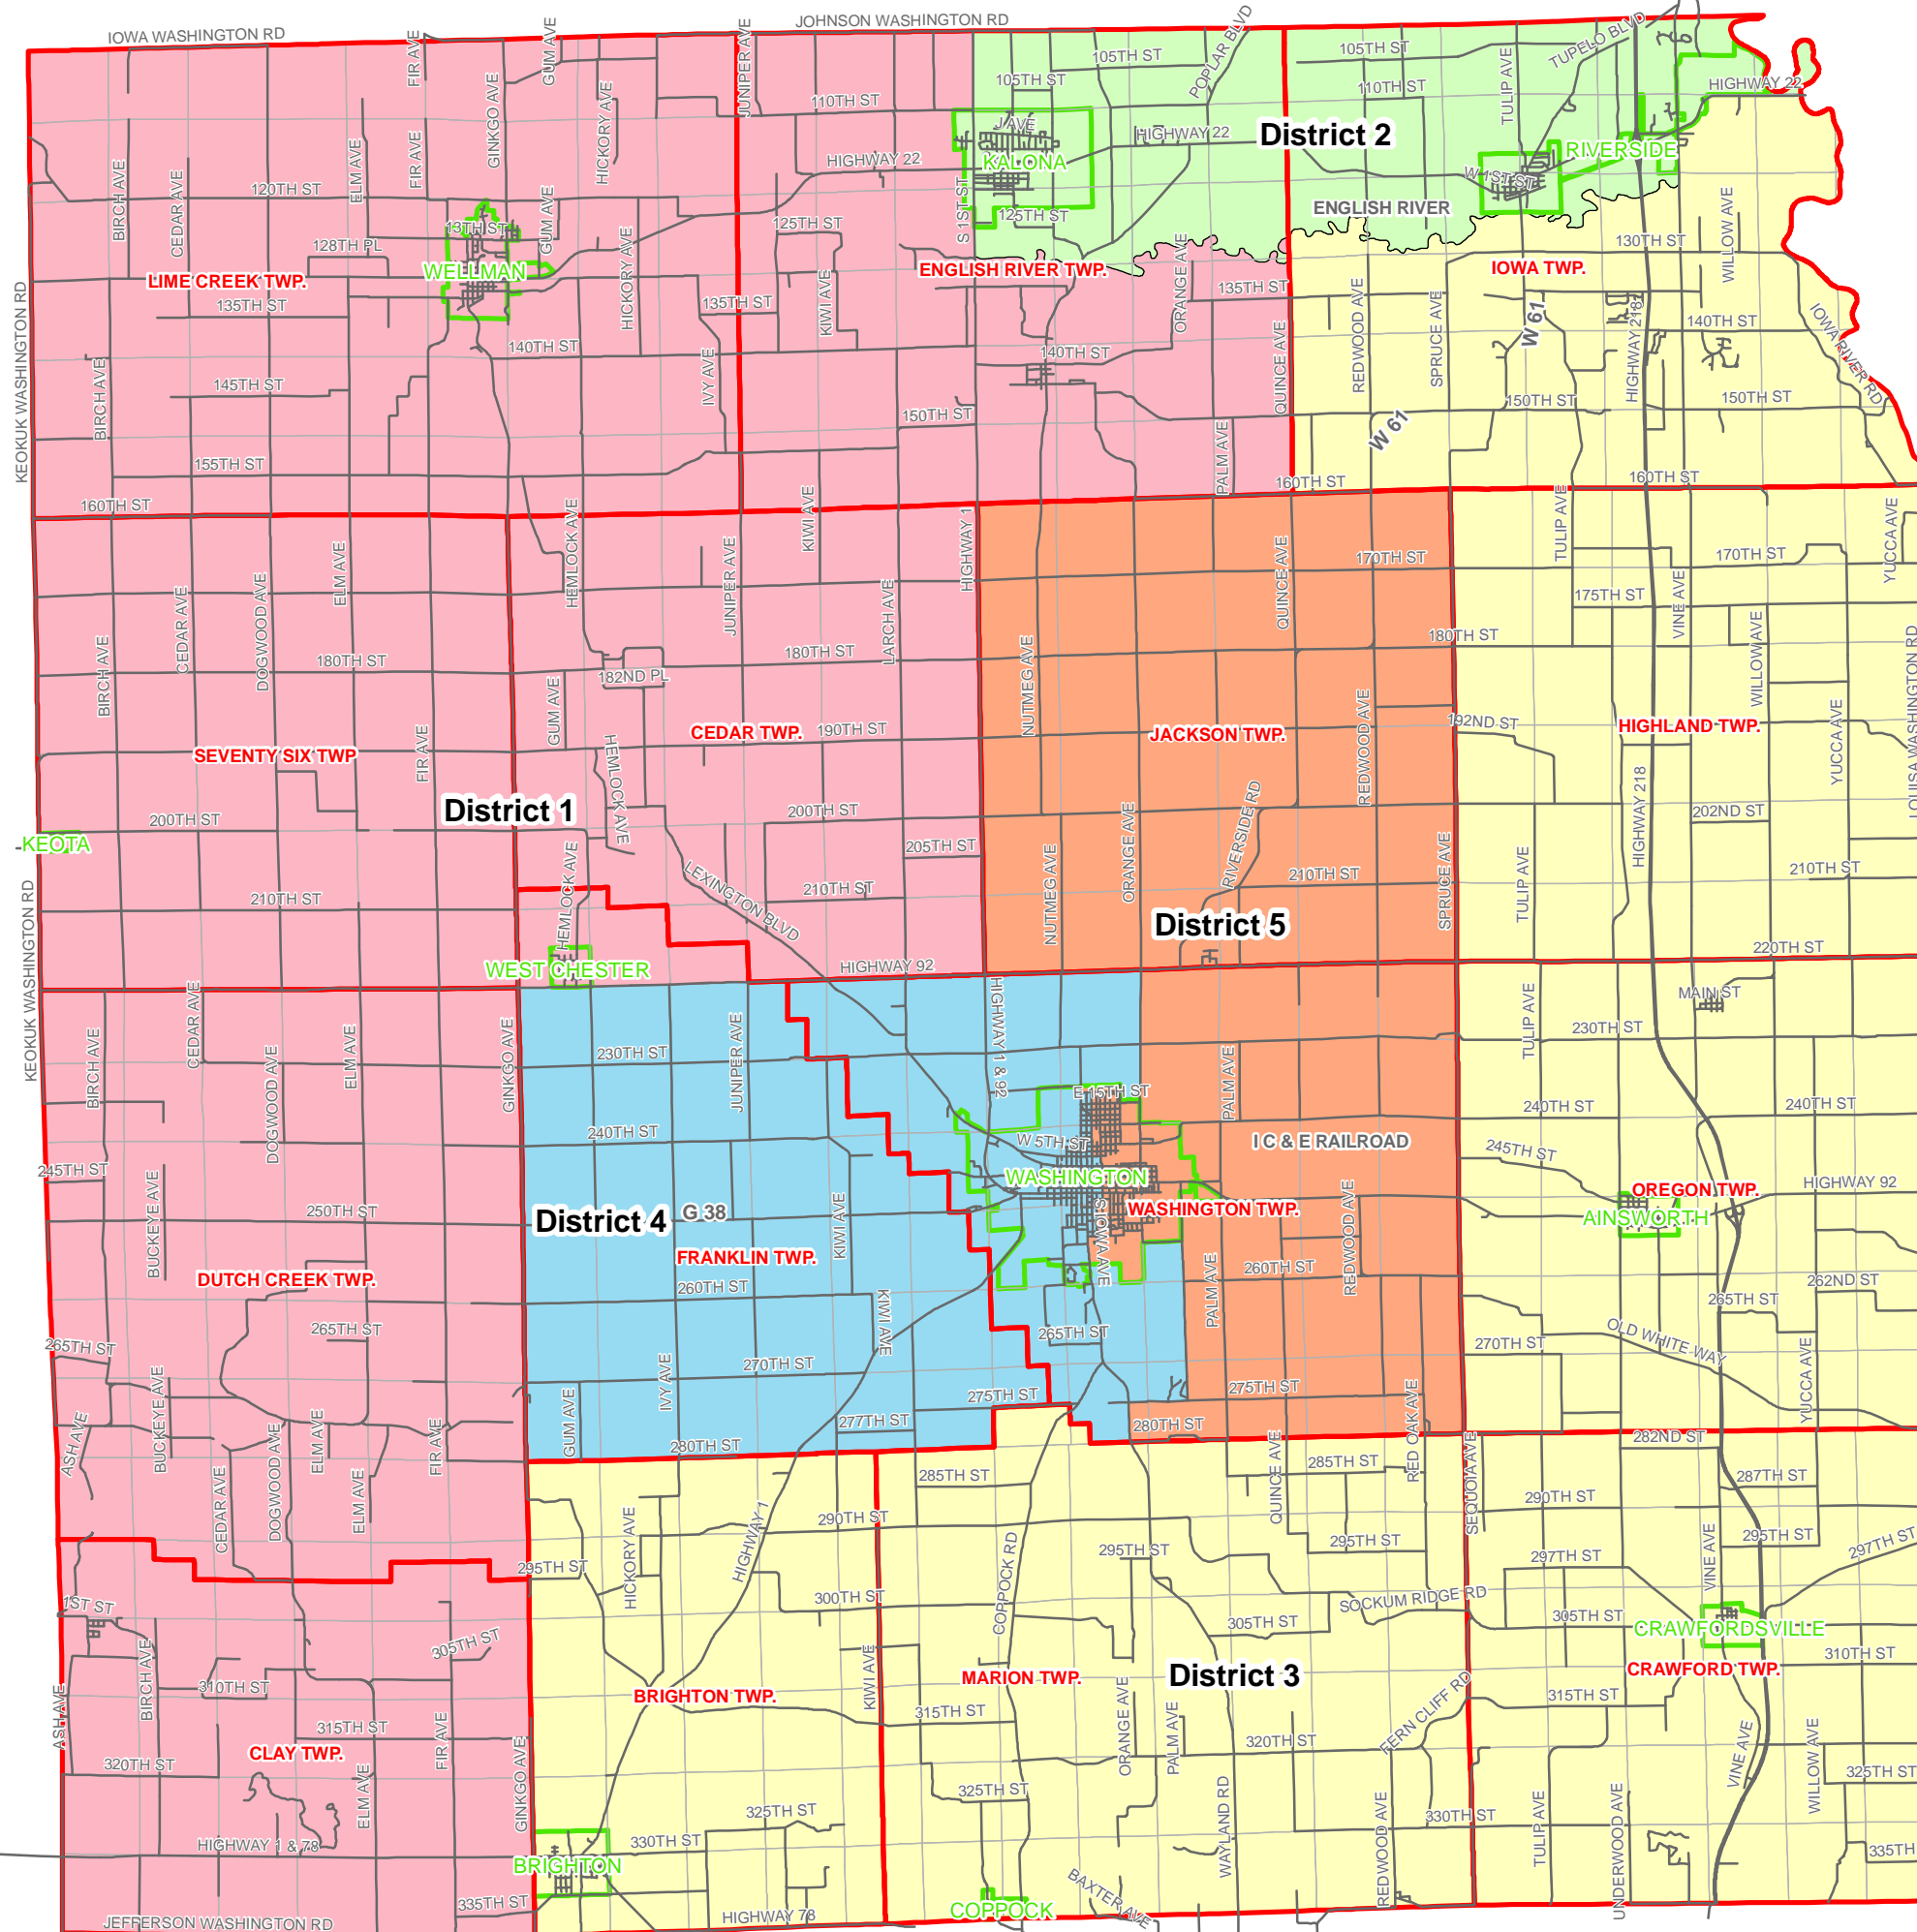

Washington County Supervisor Districts

effective 1/15/2012

Political Townships
 City Boundaries
 Section Boundaries

District

District 1
 District 2
 District 3
 District 4
 District 5