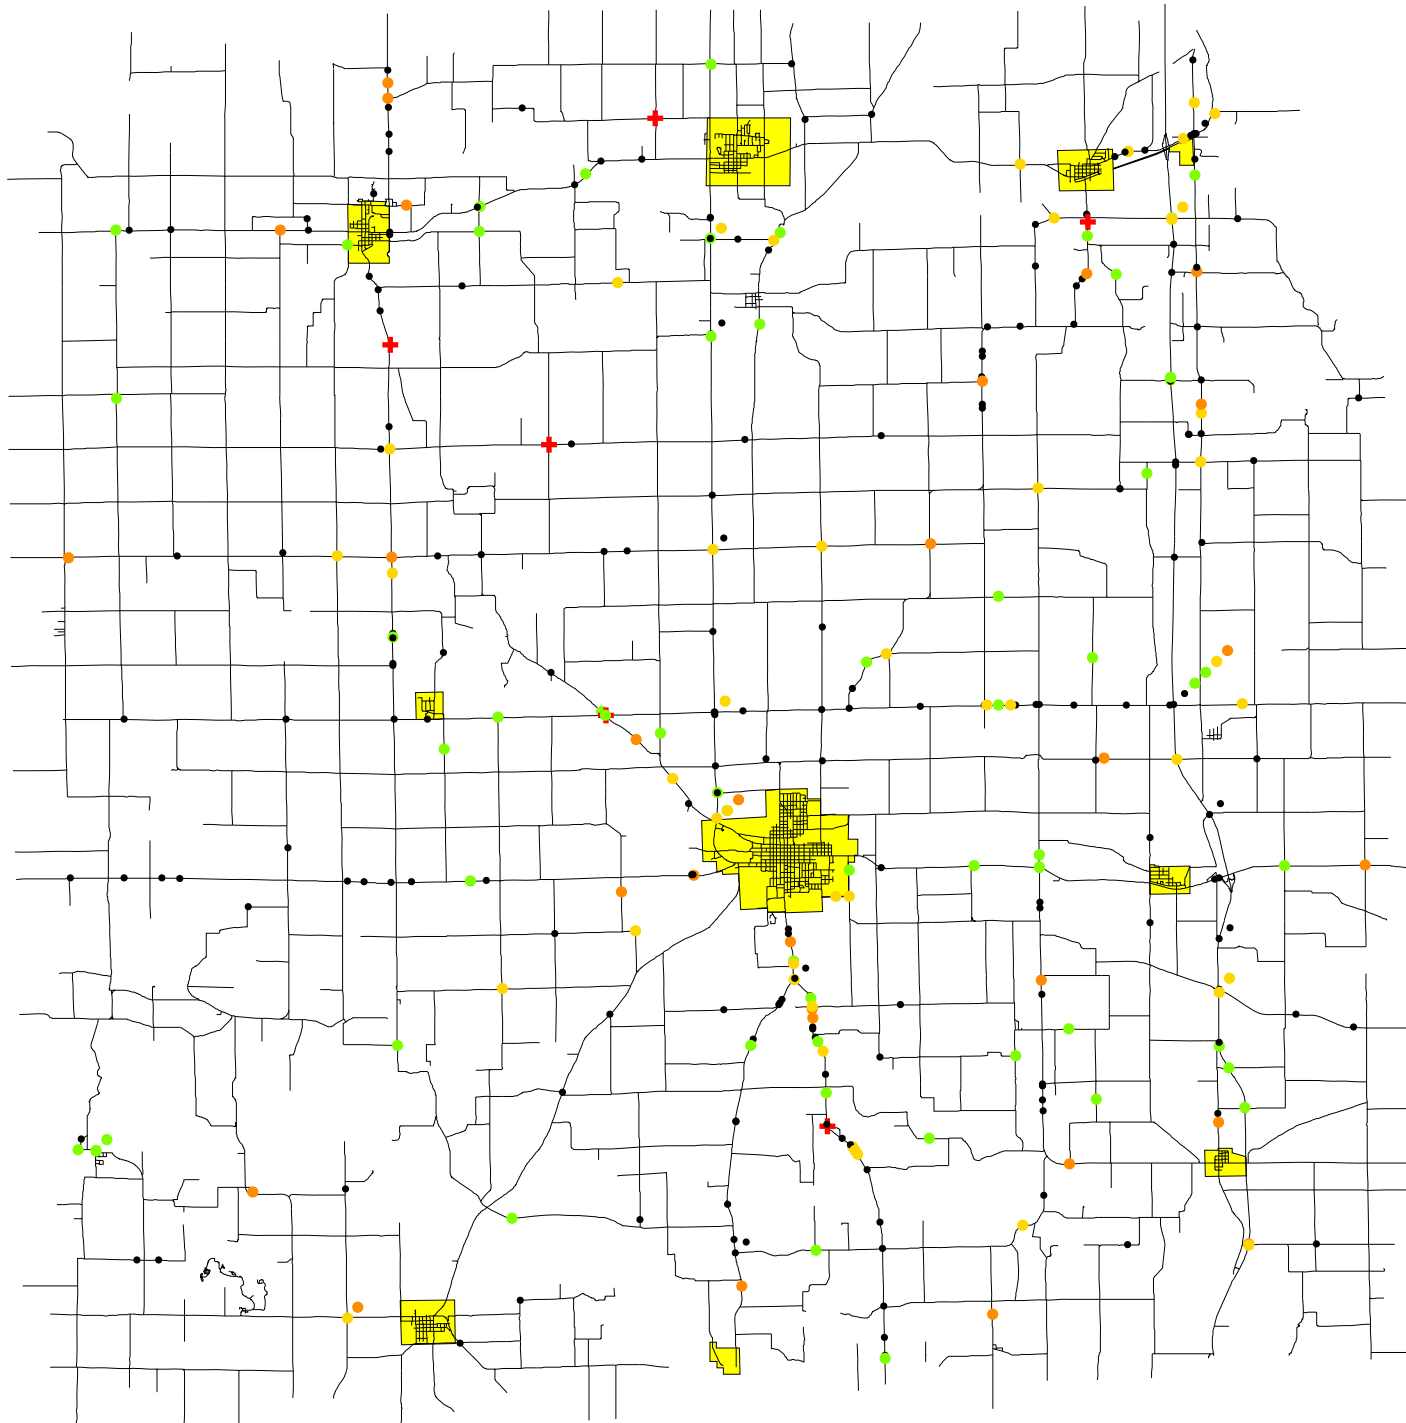

Washington County Secondary Road Crashes by Severity Level 2006-2010

Legend

- ✚ Fatal (6)
- Major Injury (29)
- Minor Injury (46)
- Possible/Unknown (59)
- Property Damage Only (214)