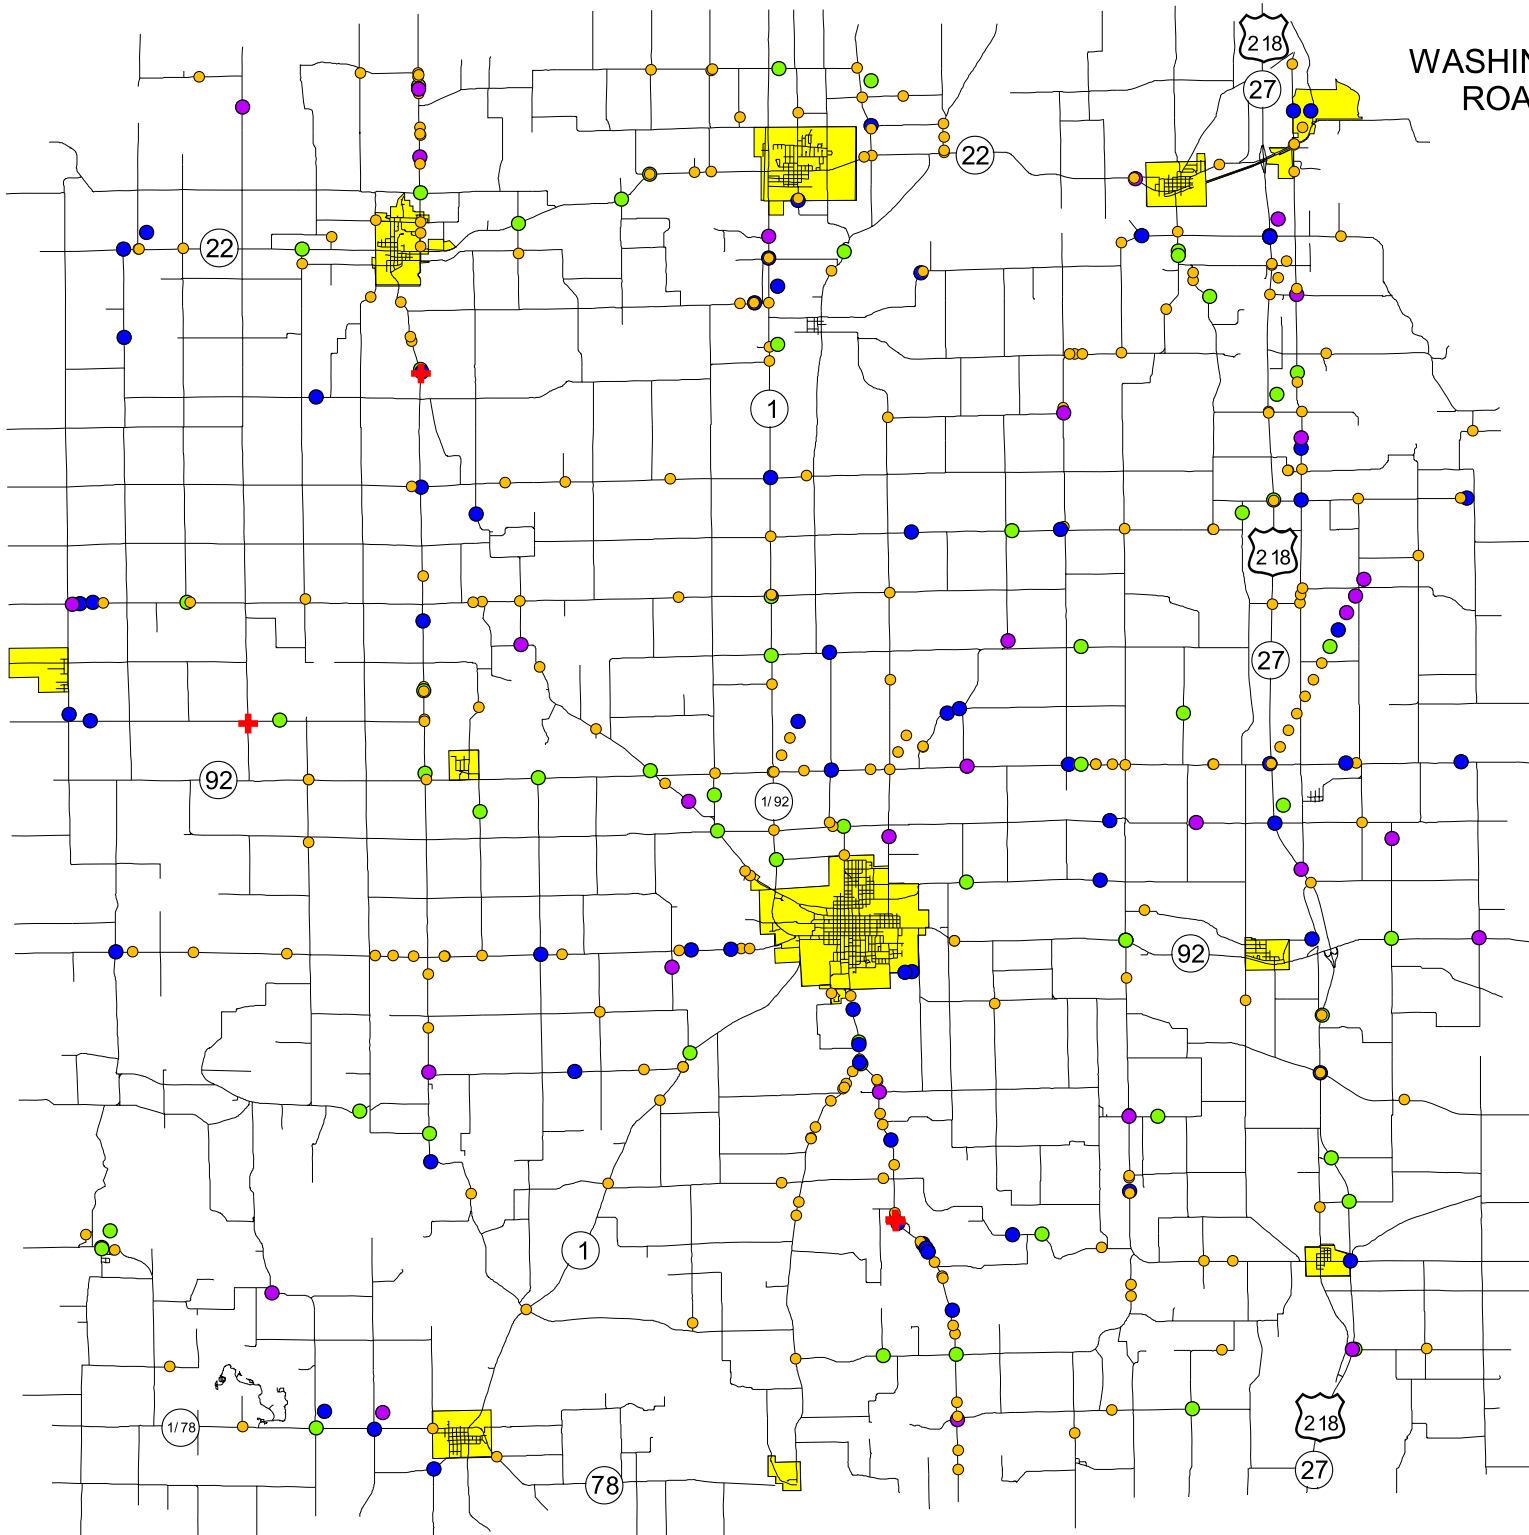

WASHINGTON COUNTY SECONDARY ROAD CRASHES BY SEVERITY 2004-2008

LEGEND	
+	Fatal (4)
●	Major Injury (30)
●	Minor Injury (70)
●	Possible/Unknown (59)
●	Property Damage Only (271)